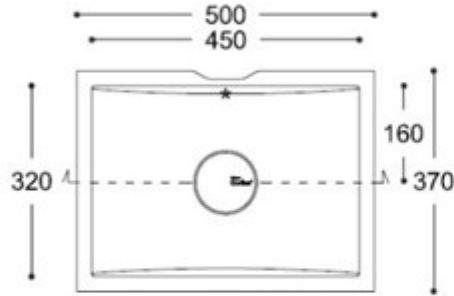

cross - section

MEVCUT RENKLER

Glacier White

Designer White

Refresh  
7410

TEKNİK ÇİZİMLER

top view

cross - section