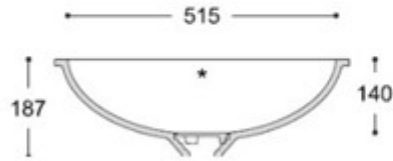

cross - section

MEVCUT RENKLER

Glacier White

Designer White