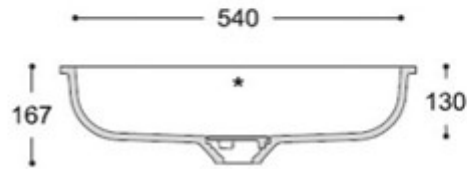

cross - section

Peace  
7610

TEKNİK ÇİZİMLER

top view

MEVCUT RENKLER

Glacier White

Designer White

cross - section