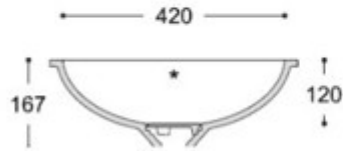

cross - section

MEVCUT RENKLER

Glacier White

Designer White