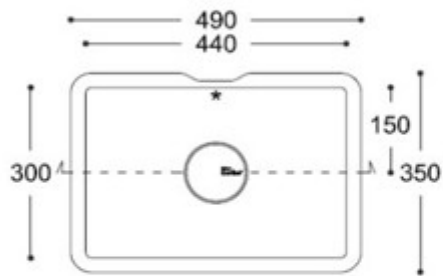

TEKNİK ÇİZİMLER

top view