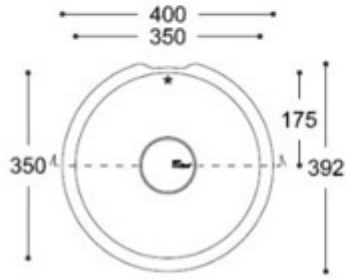

### CROSS-SECTION

Purity  
7210

TEKNİK ÇİZİMLER

top view

cross - section

MEVCUT RENKLER

Glacier White

Designer White