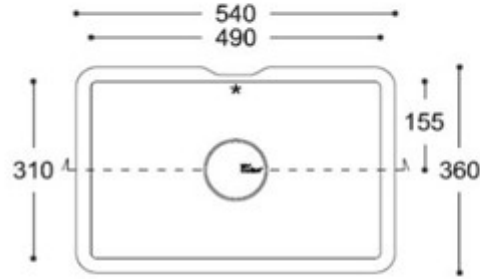

TEKNİK ÇİZİMLER

top view

MEVCUT RENKLER

Glacier White

Designer White

TEKNİK ÇİZİMLER

MEVCUT RENKLER

Glacier White

Designer White