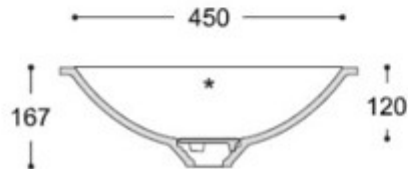

cross - section

MEVCUT RENKLER

Glacier White

Designer White

Refresh  
7410

TEKNİK ÇİZİMLER

top view

cross - section