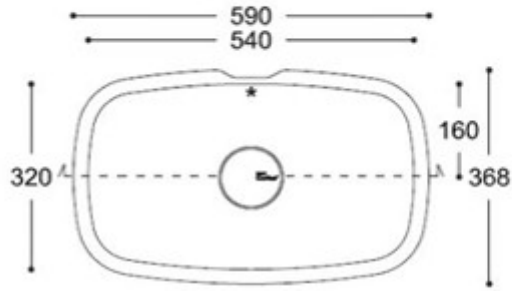

cross - section

Peace  
7610

TEKNİK ÇİZİMLER

top view

MEVCUT RENKLER

Glacier White

Designer White

cross - section