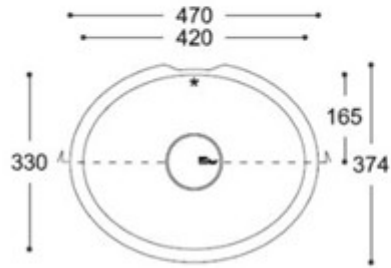

TEKNİK ÇİZİMLER

top view