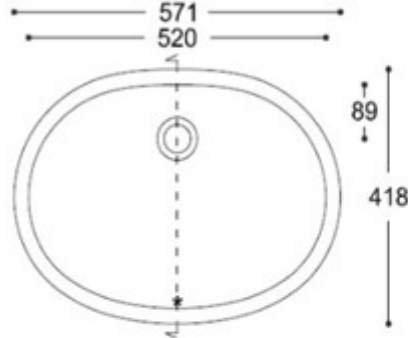

Glacier White

Designer White

Calm  
815

TEKNİK ÇİZİMLER

top view

cross - section

MEVCUT RENKLER

Cameo White