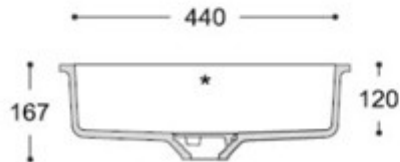

Energy  
7710

TEKNİK ÇİZİMLER

top view

MEVCUT RENKLER

Glacier White

Designer White

cross - section

Energy  
7720