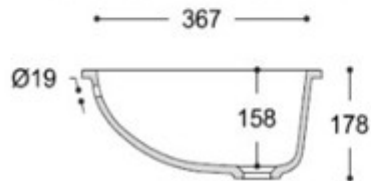

Glacier White

Designer White

Calm  
815

TEKNİK ÇİZİMLER

top view

cross - section

MEVCUT RENKLER

Cameo White