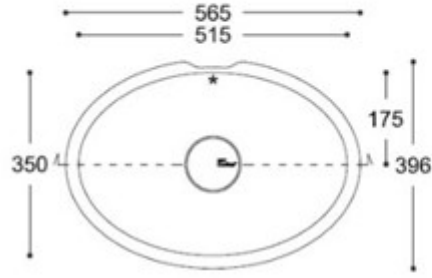

top view

cross - section

MEVCUT RENKLER

Glacier White

Designer White

Relax  
7330

TEKNİK ÇİZİMLER

top view