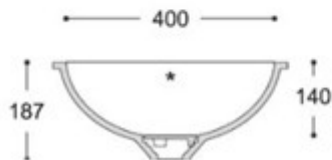

Purity  
7220

TEKNİK ÇİZİMLER

top view

cross - section

MEVCUT RENKLER

Glacier White

Designer White

Relax  
7310