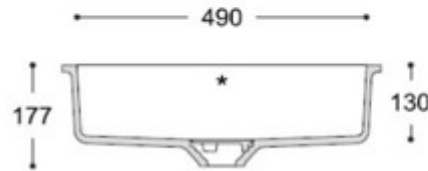

cross - section

MEVCUT RENKLER

Glacier White

Designer White